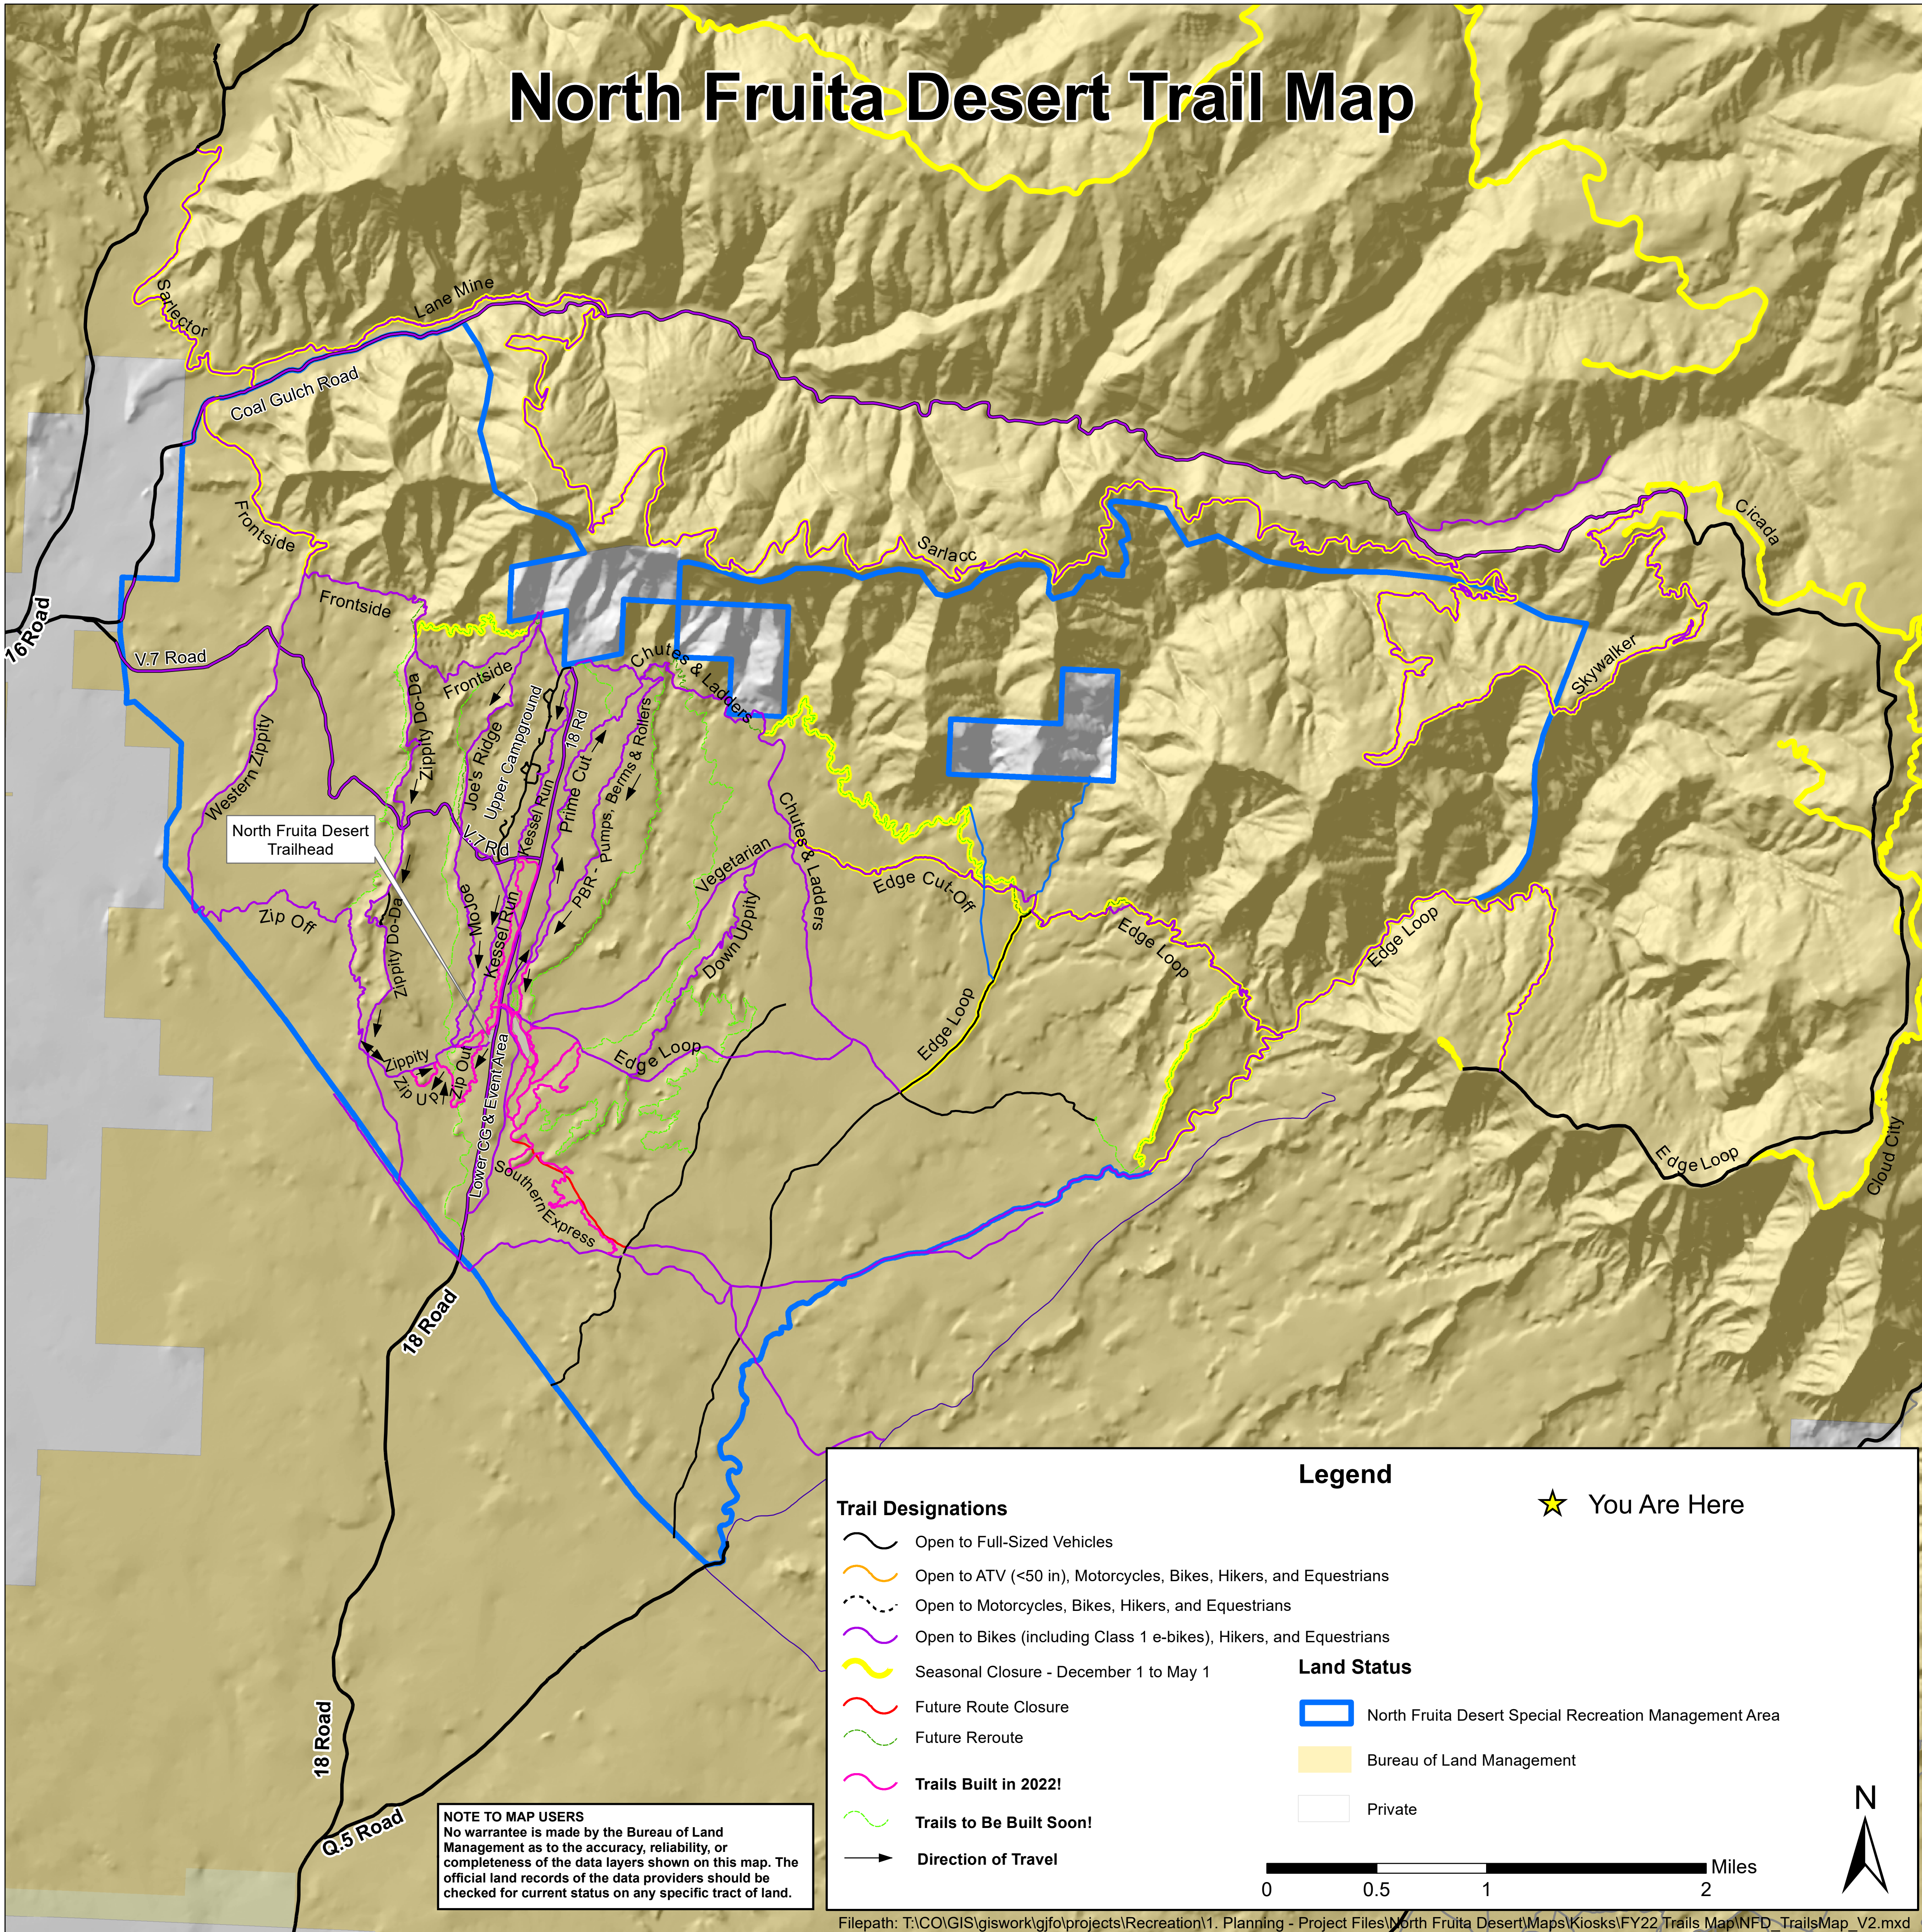

# North Fruita Desert Trail Map

North Fruita Desert Trailhead

**NOTE TO MAP USERS**  
 No warrantee is made by the Bureau of Land Management as to the accuracy, reliability, or completeness of the data layers shown on this map. The official land records of the data providers should be checked for current status on any specific tract of land.

<b>Trail Designations</b>		<b>Legend</b>		You Are Here
	Open to Full-Sized Vehicles		North Fruita Desert Special Recreation Management Area	 Miles
	Open to ATV (<50 in), Motorcycles, Bikes, Hikers, and Equestrians		Bureau of Land Management	
	Open to Motorcycles, Bikes, Hikers, and Equestrians		Private	
	Open to Bikes (including Class 1 e-bikes), Hikers, and Equestrians			
	Seasonal Closure - December 1 to May 1			
	Future Route Closure			
	Future Reroute			
	Trails Built in 2022!			
	Trails to Be Built Soon!			
	Direction of Travel			