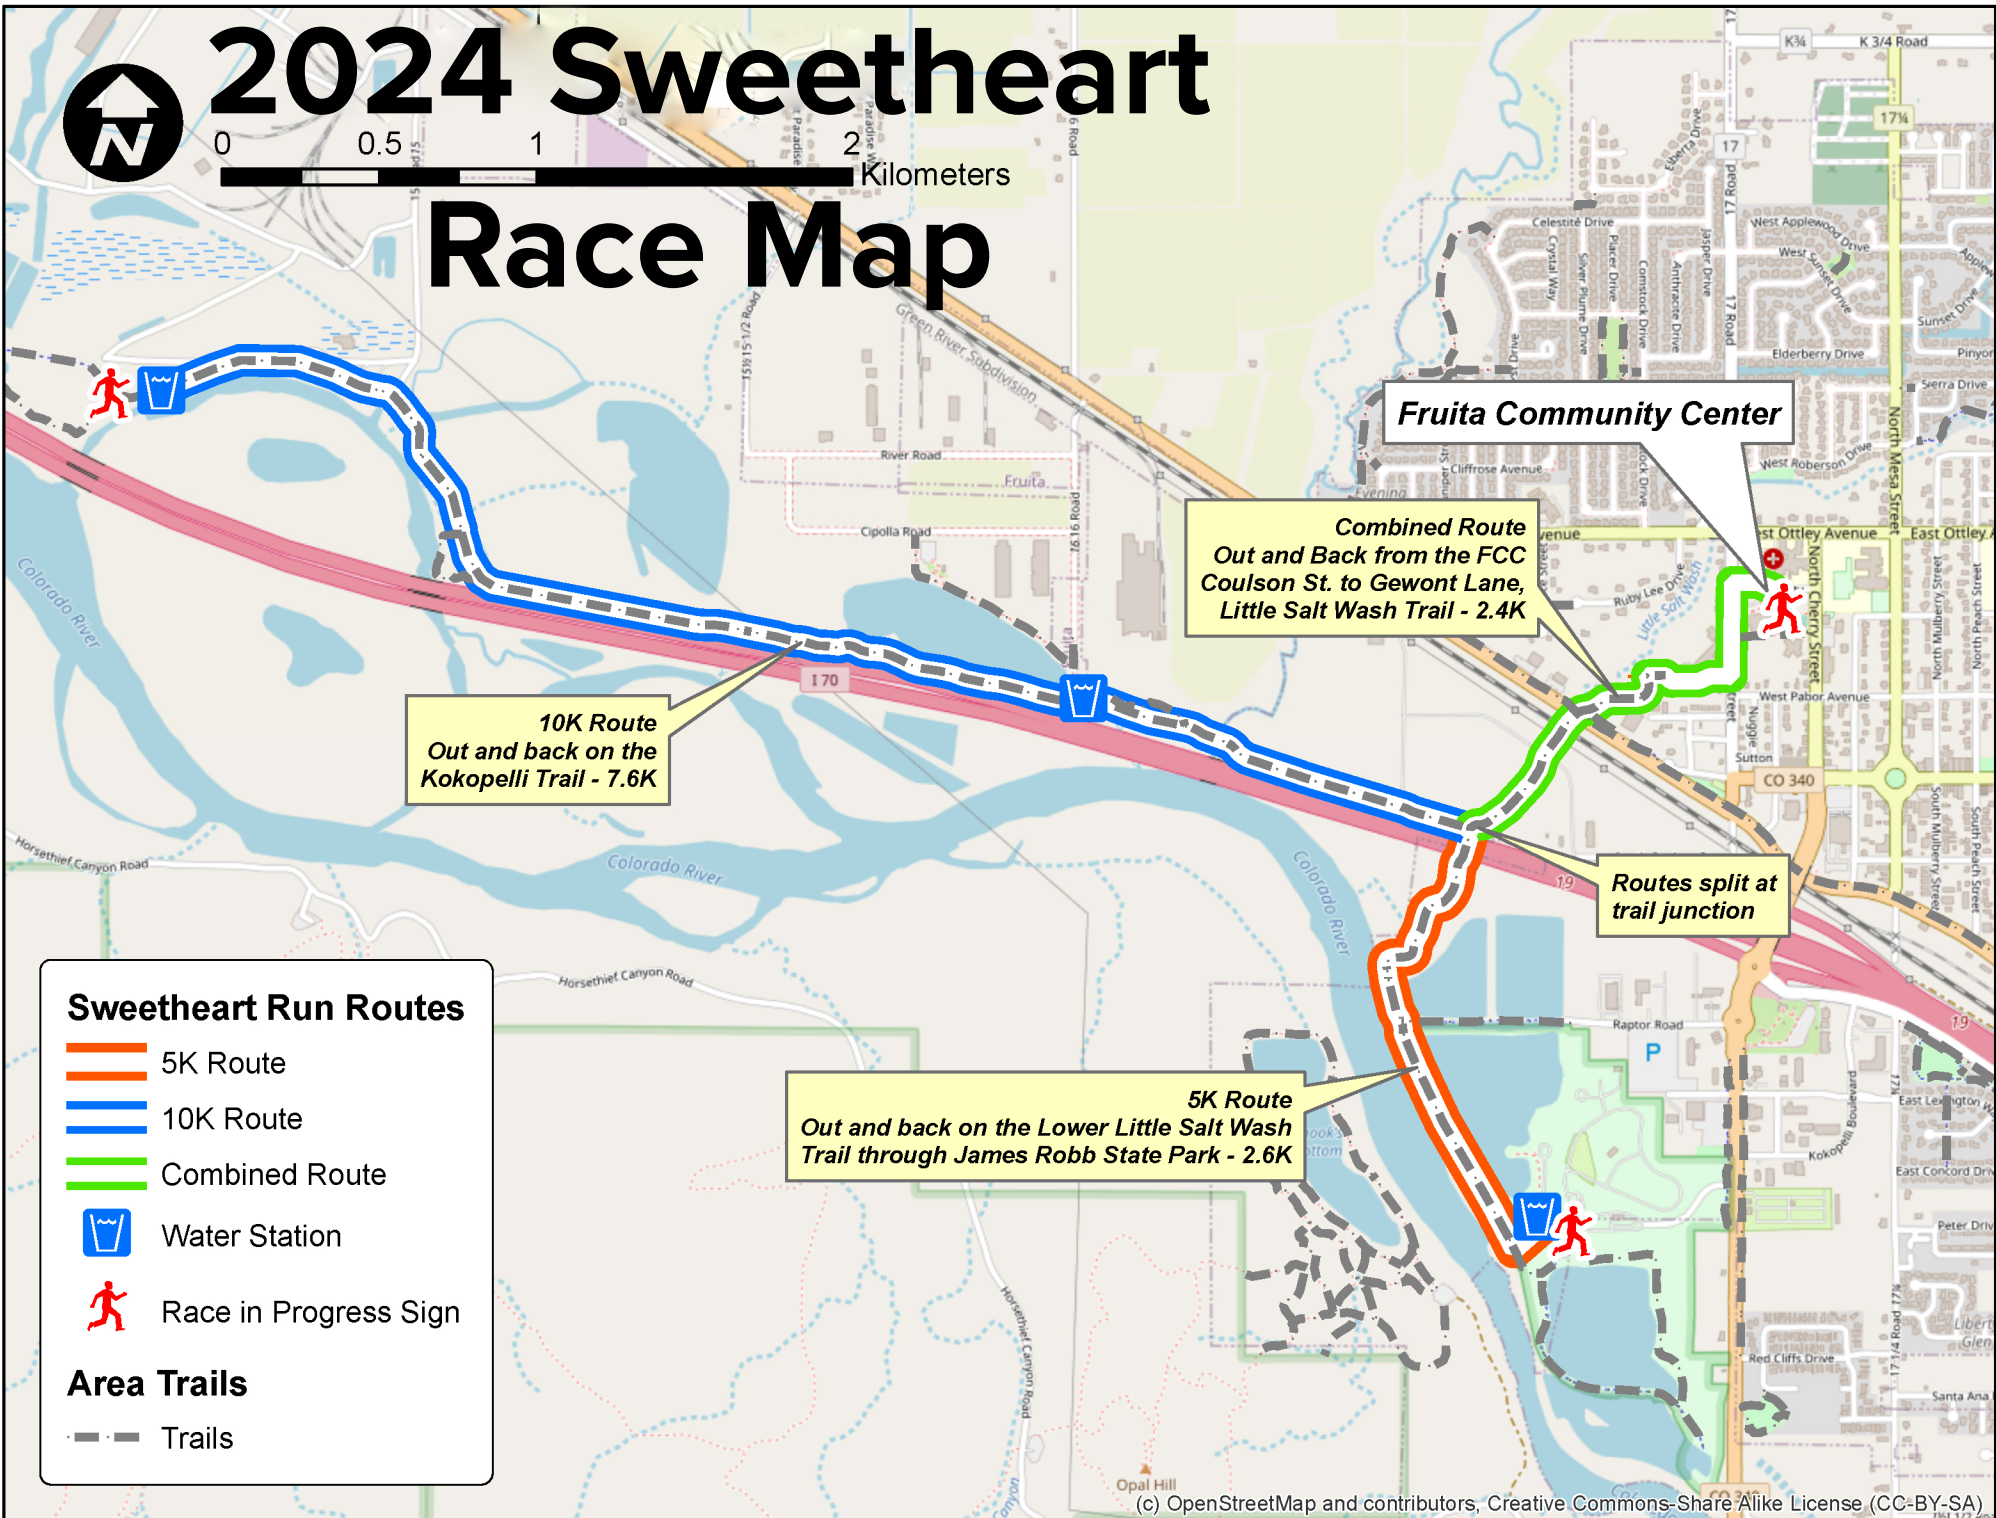

2024 Sweetheart

0 0.5 1 2 Kilometers

Race Map

Fruita Community Center

Combined Route
Out and Back from the FCC
Coulson St. to Gewont Lane,
Little Salt Wash Trail - 2.4K

10K Route
Out and back on the
Kokopelli Trail - 7.6K

Routes split at trail junction

5K Route
Out and back on the Lower Little Salt Wash
Trail through James Robb State Park - 2.6K

Sweetheart Run Routes

- 5K Route
- 10K Route
- Combined Route
- Water Station
- Race in Progress Sign

Area Trails

- Trails