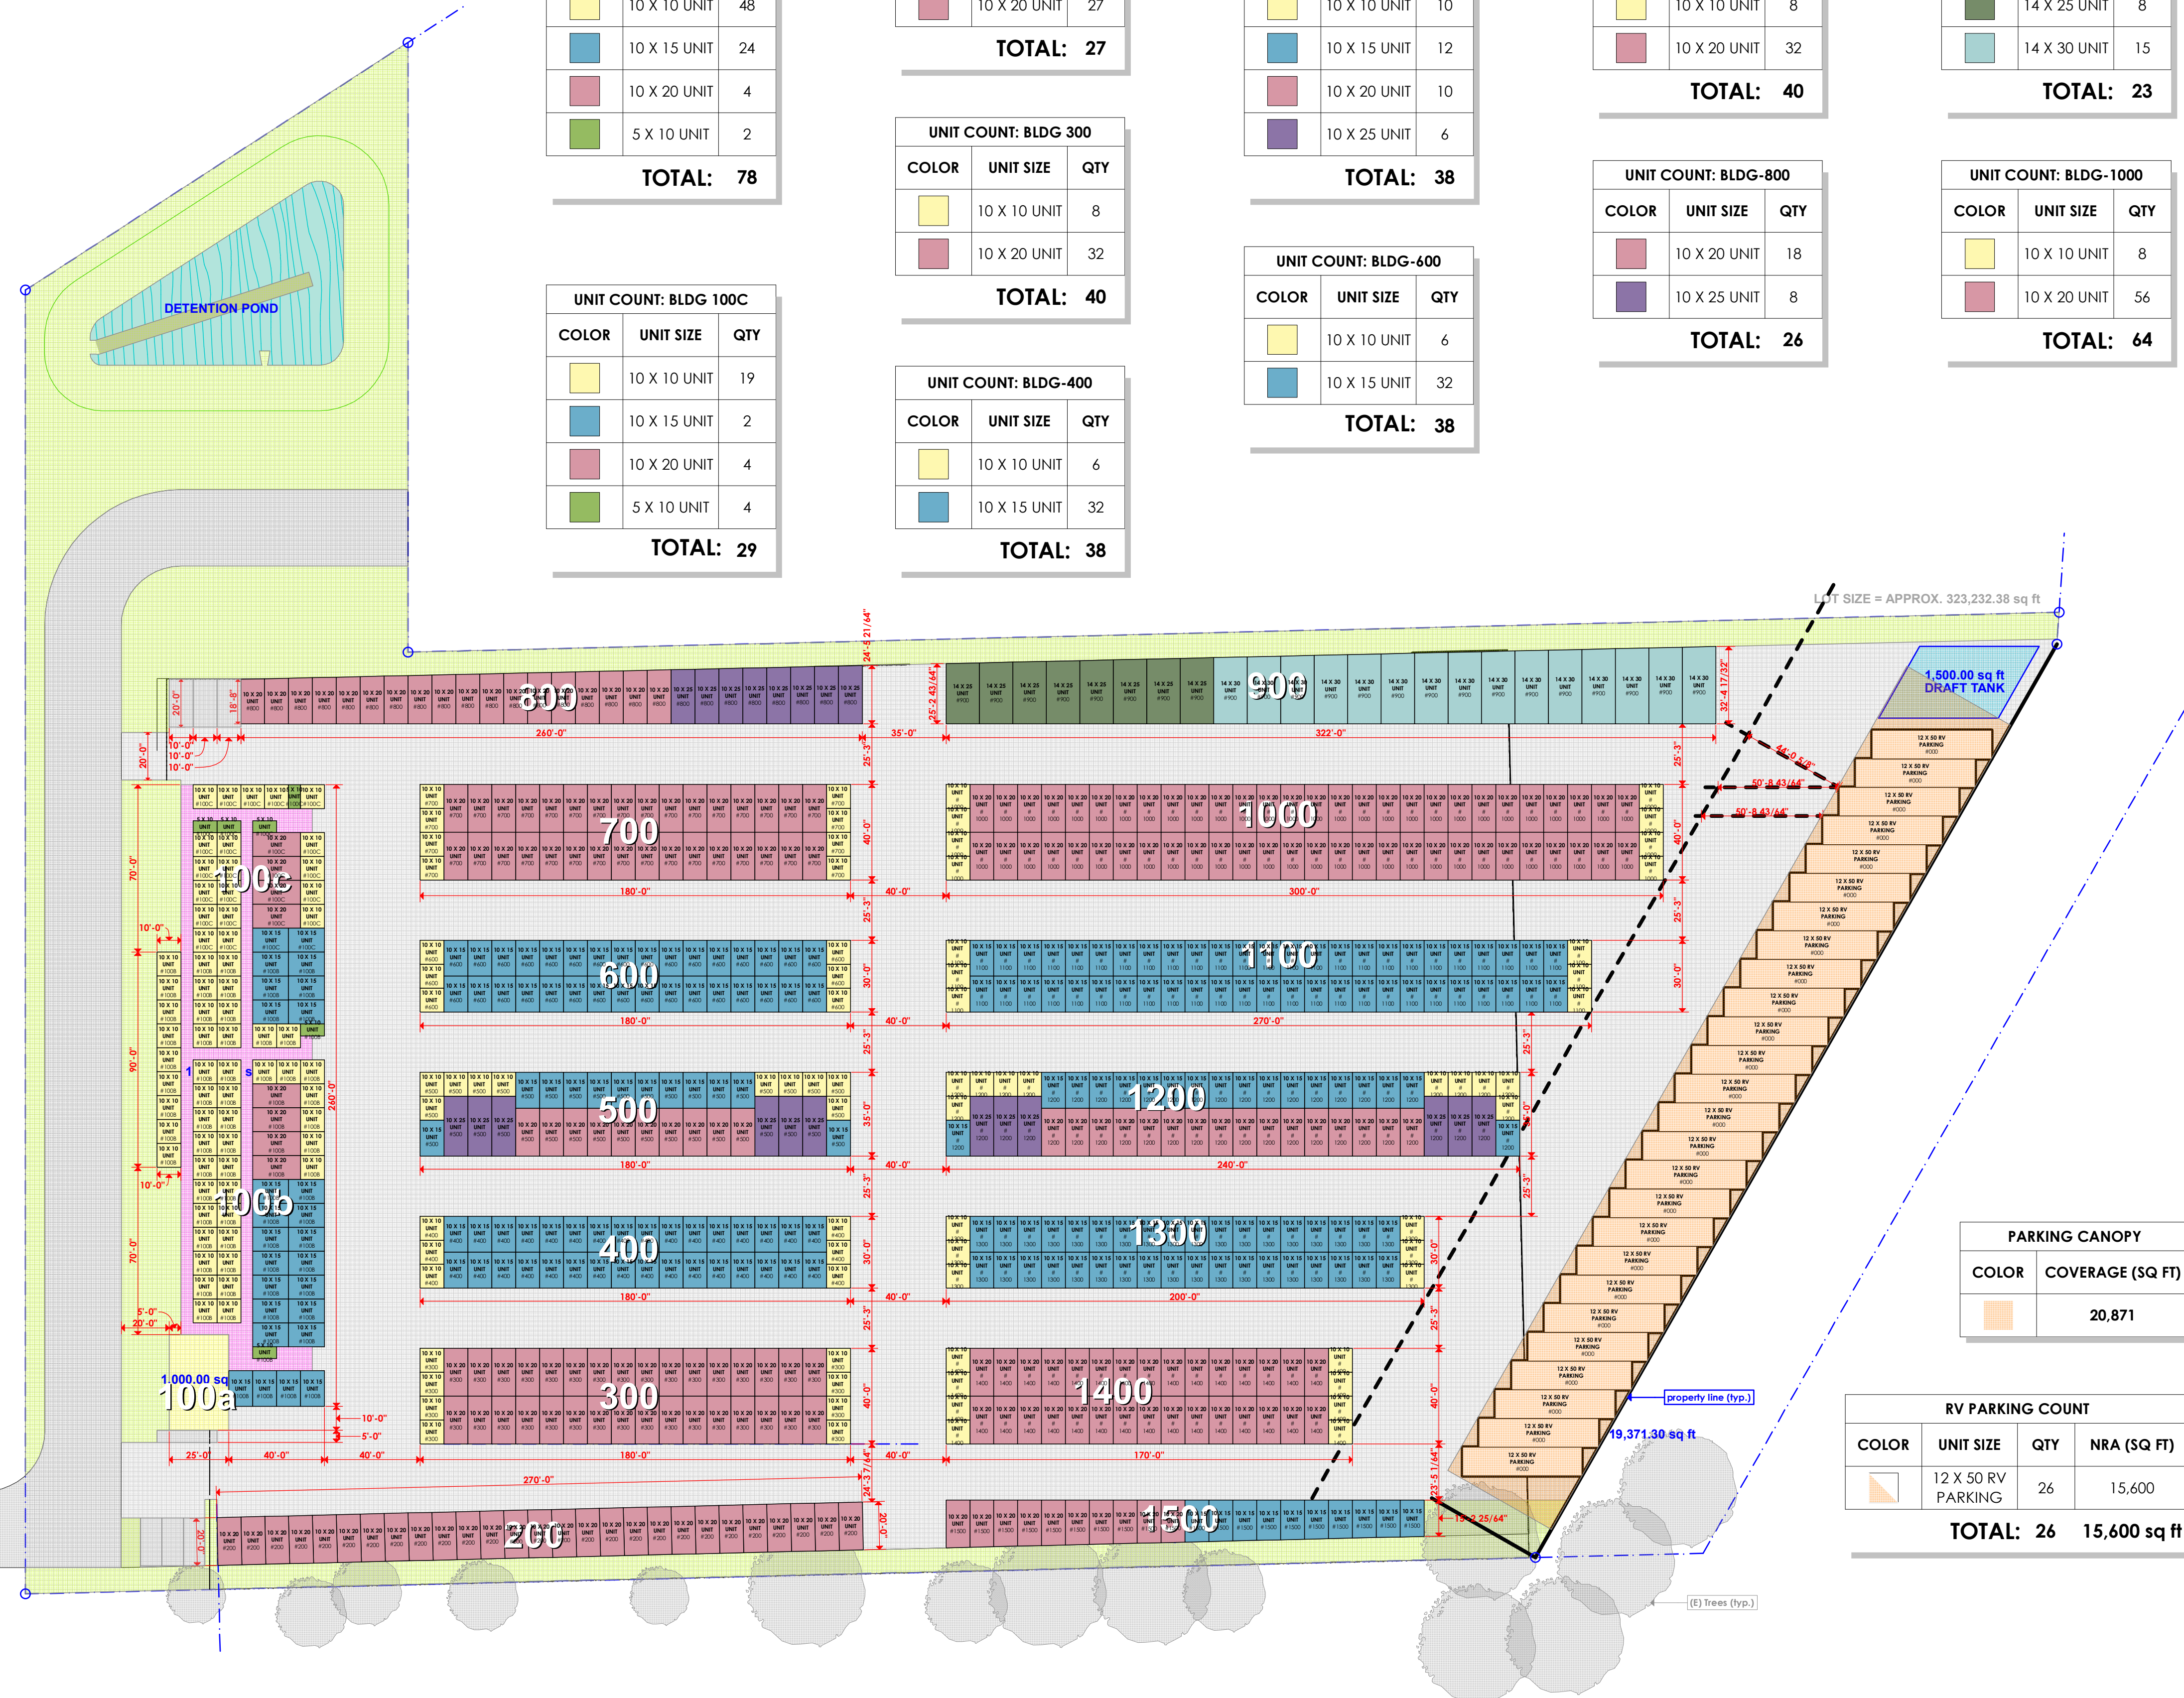

UNIT COUNT: BLDG-800

COLOR	UNIT SIZE	QTY
Pink	10 X 20 UNIT	18
Purple	10 X 25 UNIT	8
TOTAL: 26		

UNIT COUNT: BLDG-900

COLOR	UNIT SIZE	QTY
Green	14 X 25 UNIT	8
Light Blue	14 X 30 UNIT	15
TOTAL: 23		

UNIT COUNT: BLDG-1000

COLOR	UNIT SIZE	QTY
Yellow	10 X 10 UNIT	8
Pink	10 X 20 UNIT	56
TOTAL: 64		

UNIT COUNT: BLDG 1100

COLOR	UNIT SIZE	QTY
Yellow	10 X 10 UNIT	6
Blue	10 X 15 UNIT	50
TOTAL: 56		

UNIT COUNT: BLDG-1200

COLOR	UNIT SIZE	QTY
Yellow	10 X 10 UNIT	10
Blue	10 X 15 UNIT	18
Pink	10 X 20 UNIT	16
Purple	10 X 25 UNIT	6
TOTAL: 50		

UNIT COUNT: BLDG-1300

COLOR	UNIT SIZE	QTY
Yellow	10 X 10 UNIT	6
Blue	10 X 15 UNIT	36
TOTAL: 42		

UNIT COUNT: BLDG 1400

COLOR	UNIT SIZE	QTY
Yellow	10 X 10 UNIT	8
Pink	10 X 20 UNIT	30
TOTAL: 38		

UNIT COUNT: BLDG-1500

COLOR	UNIT SIZE	QTY
Blue	10 X 15 UNIT	10
Pink	10 X 20 UNIT	10
TOTAL: 20		

TOTAL UNIT COUNT

COLOR	UNIT SIZE	QTY
Yellow	10 X 10 UNIT	143
Blue	10 X 15 UNIT	216
Pink	10 X 20 UNIT	239
Purple	10 X 25 UNIT	20
Green	14 X 25 UNIT	8
Light Blue	14 X 30 UNIT	15
Dark Green	5 X 10 UNIT	6
TOTAL: 647		

BUILDING	CALCULATED GBA (SQ FT)	CALCULATED NRA (SQ FT)
BLDG-100A	1,000	0
BLDG-100B	11,600	9,300
BLDG-100C	4,150	3,200
BLDG-200	5,400	5,400
BLDG-300	7,200	7,200
BLDG-400	5,400	5,400
BLDG-500	6,300	6,300
BLDG-600	5,400	5,400
BLDG-700	7,200	7,200
BLDG-800	5,604	5,604
BLDG-900	9,274	9,274
BLDG-1000	12,000	12,000
BLDG-1100	8,100	8,100
BLDG-1200	8,400	8,400
BLDG-1300	6,000	6,000
BLDG-1400	6,800	6,800
BLDG-1500	3,520	3,520
TOTAL:	113,348 sq ft	109,098 sq ft

PARKING CANOPY

COLOR	COVERAGE (SQ FT)
Orange	20,871

RV PARKING COUNT

COLOR	UNIT SIZE	QTY	NRA (SQ FT)
Orange	12 X 50 RV PARKING	26	15,600
TOTAL: 26			15,600 sq ft

HWY 6 & 50

SALT LAKE CITY
228 EAST 500 SOUTH, SUITE 101
84111, UTAH
T: 801 320 9773 E: projects@arcflo.com

PROGRESS DRAWINGS
INTENDED FOR REVIEW
NOT FINAL

UNIT MIX LAYOUT
2/16/2023